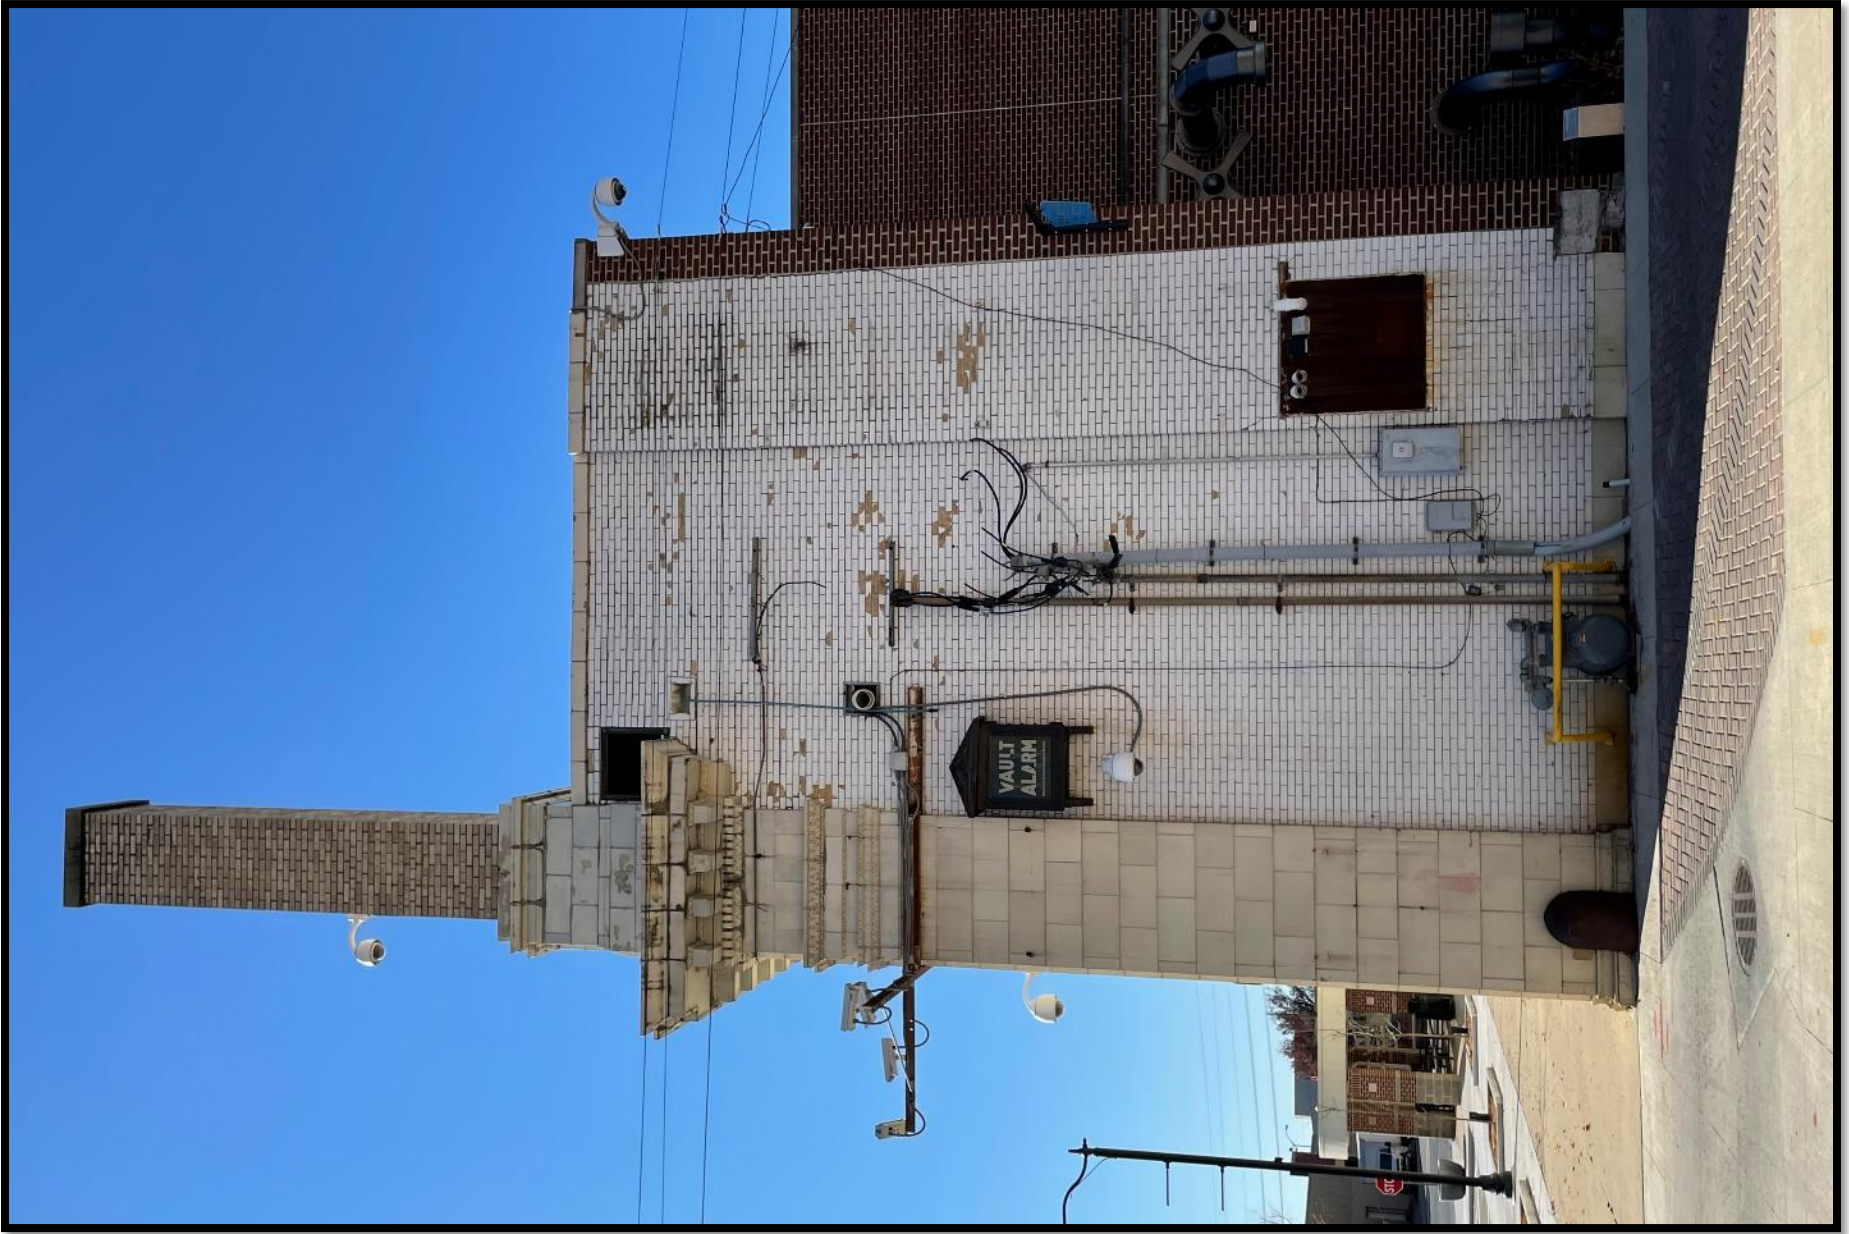

Photo Portfolio

131 E. MAIN ST.
OTTUMWA, IOWA

2022 MOST ENDANGERED PROPERTY

First National Bank, Ottumwa, Iowa.

Front Corner (Ca. 1920)

Front Corner (Ca. 1965)

Front Corner (Current)

Front (Ca. 1916)

Front (Current)

Temple Front Details (Current)

Terra Cotta Spalling (Typical)

Rear (Current)

Side & Roof (Current)

First National Bank Lobby – Looking to Rear (Ca. 1916)

First Floor "Lobby" View – Looking to Rear (Before Cleaning)

Second Floor “Lobby” View – Looking to Rear (Before Cleaning)

Original Ceiling Details Above Drop Ceiling (Typical)

Exposed First Floor Tile (Typical)

Basement Debris & Water Inundation (Typical)